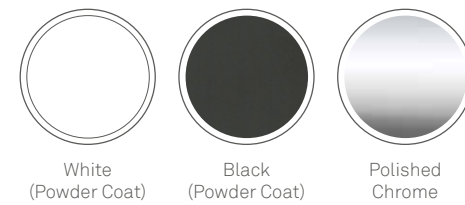

METAL FRAME FINISHES