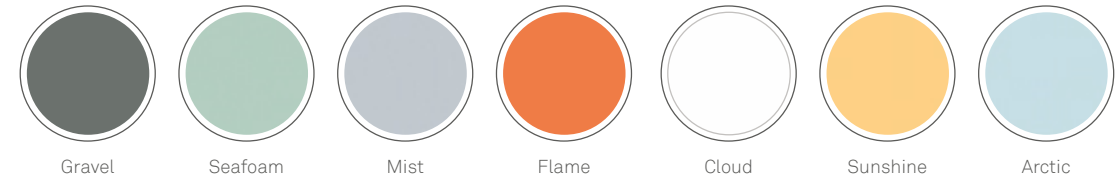

SHELL FINISHES