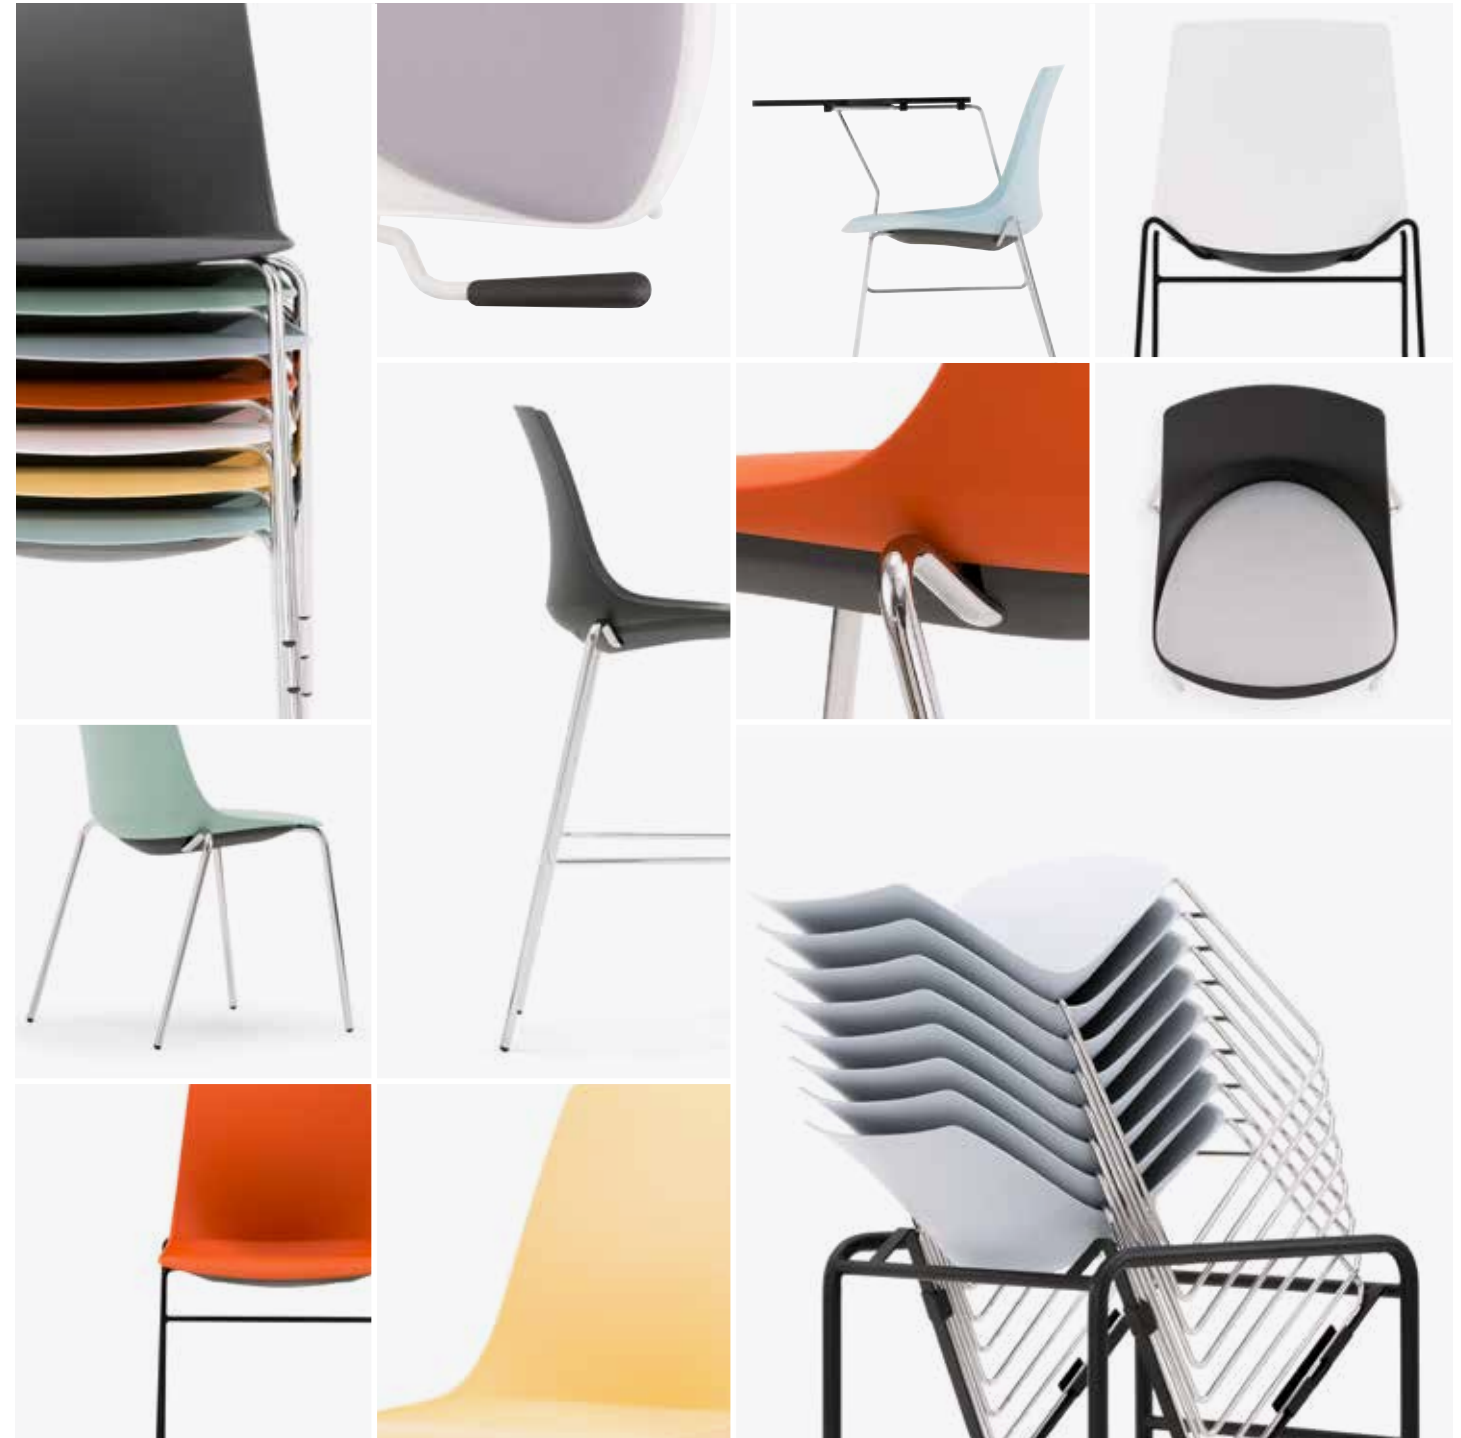

ARLO CAN BE
CONFIGURED IN
MANY DIFFERENT
COORDINATED
SOLUTIONS.