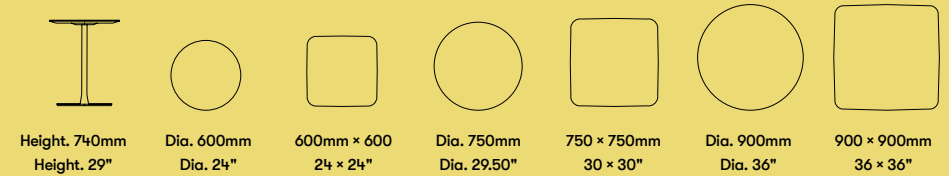

Specifications

All FortySeven's pedestal tables are made from galvanised steel and a cast aluminium base with a with powder coated finish.

Low

Work

Frame / Base Finishes

Dine

High