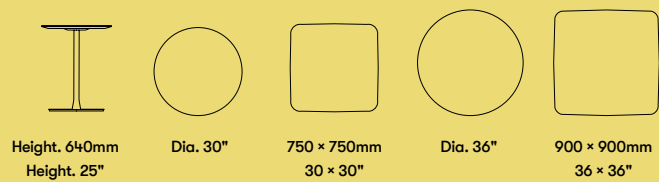

Specifications

All FortySeven's pedestal tables are made from galvanised steel and a cast aluminium base with a with powder coated finish.

Low

Work

Frame / Base Finishes

Dine

High