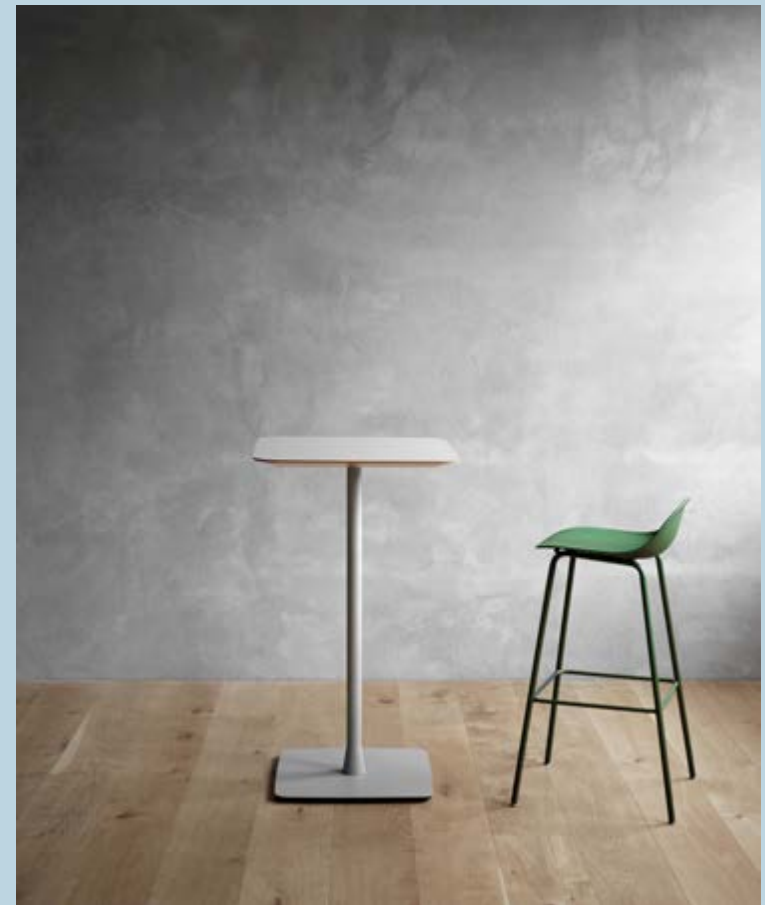

These simple, elegant and incredibly versatile tables are still constructed with the same meticulous attention to detail, stability and quality, but now, they've been reinvented; sculptured and crafted to give FortySeven a softer and more delicate silhouette.

Low

True to form, FortySeven gives greater freedom to mix with the addition of a Low level table, creating a holistic range of tables suitable for any scenario or location.

Work

Whether waiting at reception or working away from your desk, FortySeven Work has large top designed to help you work in harmony.

CORE STABILITY

Stability was key when developing FortySeven, this core principle applies across the entire range: low, dine, work and high; creating a range of extremely stable tables with a simple silhouette that belies the integral strength but of course, doesn't compromise on their design.

Dine

Available in a round and square table top, FortySeven fits a wide variety of indoor environments; offices, cafés and restaurants.

High

FortySeven's incredible versatility, meticulous attention to detail and stability means the high pedestal table is extremely strong and balanced.