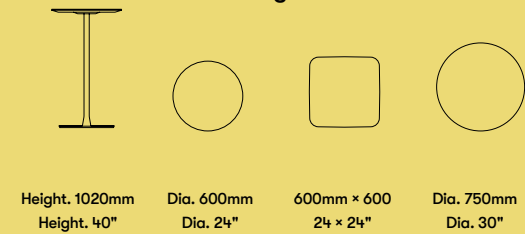

Specifications

All FortySeven's pedestal tables are made from galvanised steel and a cast aluminium base with a with powder coated finish.

Low

Work

Frame / Base Finishes

Dine

High