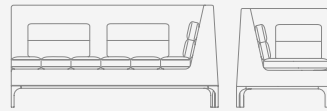

HAM201LH.
Two seat corner unit
- left hand

OH 870mm / 34.25"
OW 1825mm / 71.75"
OD 810mm / 32"
SH 430mm / 17"
SW 1530mm / 60.25"
SD 560mm / 22"