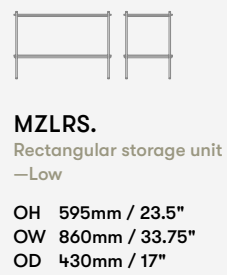

MZLRS.
Rectangular storage unit
—Low
OH 595mm / 23.5"
OW 860mm / 33.75"
OD 430mm / 17"