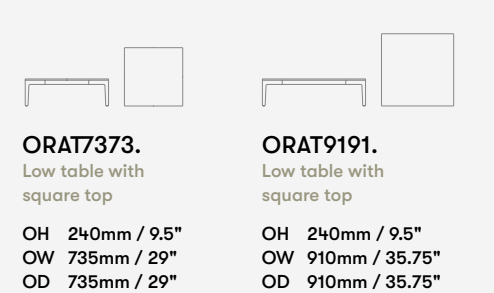

66 Oran. Design by Mark Gabbertas

ORAT7373.
Low table with square top
OH 240mm / 9.5"
OW 735mm / 29"
OD 735mm / 29"

ORAT9191.
Low table with square top
OH 240mm / 9.5"
OW 910mm / 35.75"
OD 910mm / 35.75"