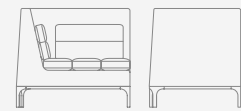

HAM101RH.
Single seat corner unit
- right hand

OH 870mm / 34.25"
OW 1000mm / 39.25"
OD 810mm / 32"
SH 430mm / 17"
SW 700mm / 27.5"
SD 560mm / 22"