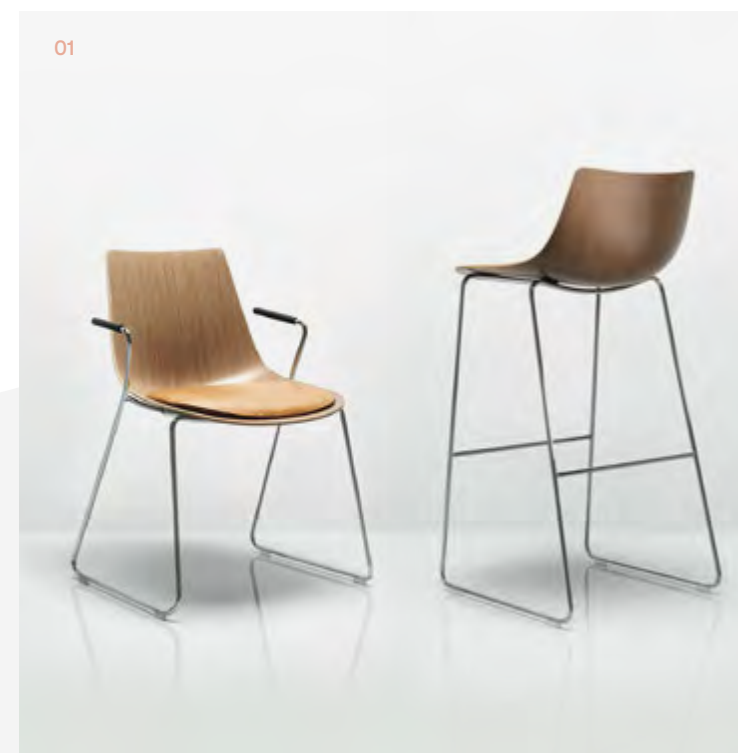

Lookbook

02 Jaicer.
Design by
Allermuir Design Team

With Jaicer, we set out to create a simply beautiful chair that was constructed entirely from wood. Jaicer has been created to work across a multitude of environments; from ad hoc use in a contemporary workplace to the hospitality environment.