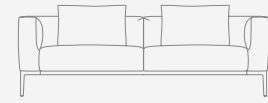

ORA250.
Two seat sofa
- wide

OH 700mm / 27.5"
OW 2195mm / 86.5"
OD 940mm / 37"
SH 440mm / 17.25"
SW 1820mm / 71.75"
SD 735mm / 29"