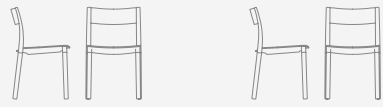

Technical

16 Folk. Design by PearsonLloyd

FLK101.
Side chair

OH 790mm / 31"
OW 475mm / 18.75"
OD 505mm / 20"
SH 440mm / 17.25"
SW 455mm / 18"
SD 435mm / 17.25"

FLK103.
Side chair

OH 790mm / 31"
OW 475mm / 18.75"
OD 505mm / 20"
SH 440mm / 17.25"
SW 455mm / 18"
SD 435mm / 17.25"