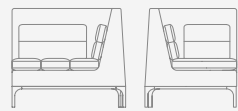

HAM101LH.
Single seat corner unit
- left hand

OH 870mm / 34.25"
OW 1000mm / 39.25"
OD 810mm / 32"
SH 430mm / 17"
SW 700mm / 27.5"
SD 560mm / 22"