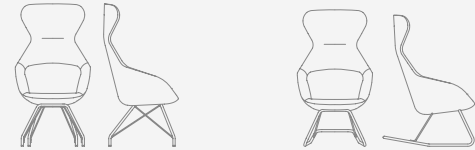

34 Famiglia | High back.
Design by PearsonLloyd

FMG302.
High back on 4 leg frame
OH 1250mm / 49.25"
OW 660mm / 26"
OD 670mm / 26.5"
SH 465mm / 18.25"
SW 450mm / 17.75"
SD 470mm / 18.5"

FMG304.
High back on tilt frame
OH 1150mm / 45.25"
OW 660mm / 26"
OD 810mm / 32"
SH 465mm / 18.25"
SW 450mm / 17.75"
SD 470mm / 18.5"