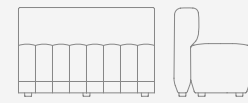

HAB100BELH.
Bench unit with bulwark and
linking connectors – left hand

OH 780mm / 30.75"
OW 1200mm / 47.25"
OD 695mm / 27.25"
SH 450mm / 17.75"