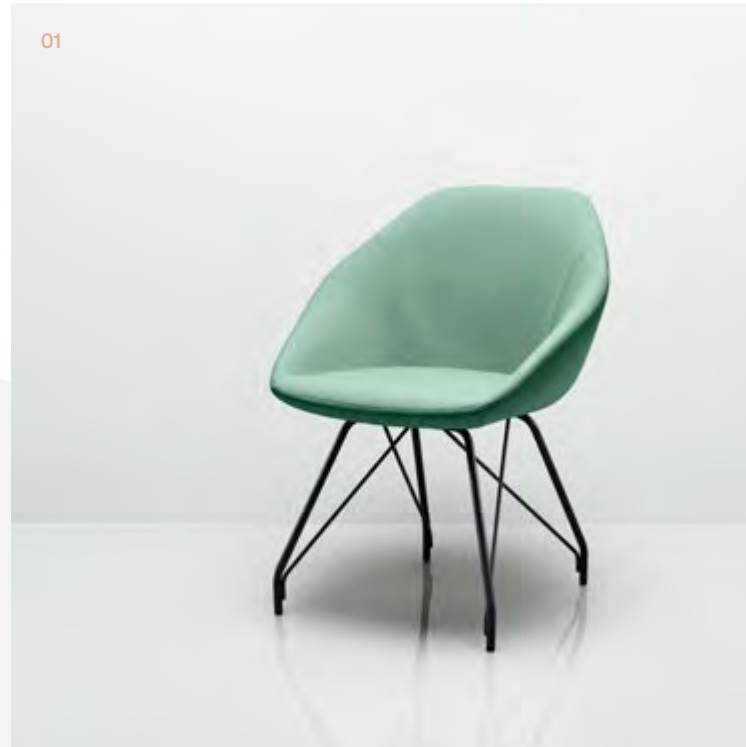

01 Famiglia.
Design by PearsonLloyd

The **Famiglia** seating family includes a collection of low, mid, high back and lounge chairs that between them offer a choice of metal or wooden legs and 5-star bases. The range shares a soft geometric styling that although contemporary in appearance, also invites comfort.