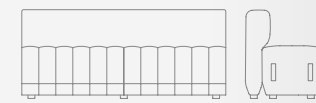

HAB300BM.
Bench unit with linking connectors
– both ends

OH 780mm / 30.75"
OW 1800mm / 70.75"
OD 695mm / 27.25"
SH 450mm / 17.75"

HAB300BELH.
Bench unit with bulwark and
linking connectors – left hand

OH 780mm / 30.75"
OW 1800mm / 70.75"
OD 695mm / 27.25"
SH 450mm / 17.75"