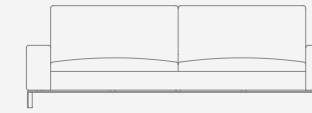

SLW13.

Extra wide two seater with
wide arms

OH 900mm / 35.5"
OW 2690mm / 106"
OD 920mm / 36.25"
SH 450mm / 17.75"
SW 2250mm / 88.5"
SD 600mm / 23.5"
AH 650mm / 25.5"
AW 220mm / 8.75"

SLB01.

Single seat bench unit

OH 450mm / 17.75"
OW 750mm / 24.5"
OD 750mm / 24.5"

SLB02.

Two seat bench unit

OH 450mm / 17.75"
OW 1500mm / 59"
OD 750mm / 24.5"