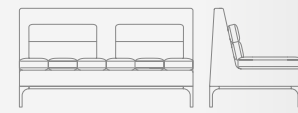

HAM200.
Two seat unit

OH 870mm / 34.25"
OW 1530mm / 60.25"
OD 810mm / 32"
SH 430mm / 17"
SW 1530mm / 60.25"
SD 560mm / 22"