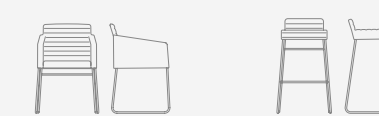

A532Q. Dining chair with soft quilted upholstery	A534Q. High stool with soft quilted upholstery
OH 790mm / 31" OW 560mm / 22" OD 550mm / 21.75" SH 480mm / 19" SW 470mm / 18.5" SD 450mm / 17.75" AH 620mm / 24.5"	OH 830mm / 32.75" OW 480mm / 19" OD 480mm / 19" SH 750mm / 29.5" SW 410mm / 16.25" SD 400mm / 17.75"