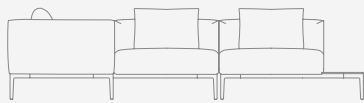

ORA502.
L-shape unit with table

OH 700mm / 27.5"
OW 3150mm / 124"
OD 2980mm / 117.25"
SH 440mm / 17.25"
SD 735mm / 29"