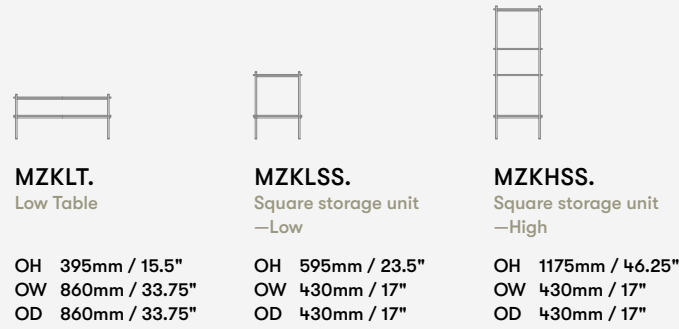

Tables

89 Mozaik Storage. Design by Mark Gabbertas

MZKLT.
Low Table
OH 395mm / 15.5"
OW 860mm / 33.75"
OD 860mm / 33.75"

MZKLSS.
Square storage unit
—Low
OH 595mm / 23.5"
OW 430mm / 17"
OD 430mm / 17"

MZKHSS.
Square storage unit
—High
OH 1175mm / 46.25"
OW 430mm / 17"
OD 430mm / 17"

MZLRS.
Rectangular storage unit
—Low
OH 595mm / 23.5"
OW 860mm / 33.75"
OD 430mm / 17"