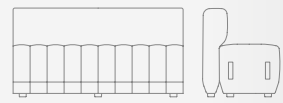

HAB200BERH.
Bench unit with bulwark and
linking connectors – right hand

OH 780mm / 30.75"
OW 1500mm / 59"
OD 695mm / 27.25"
SH 450mm / 17.75"