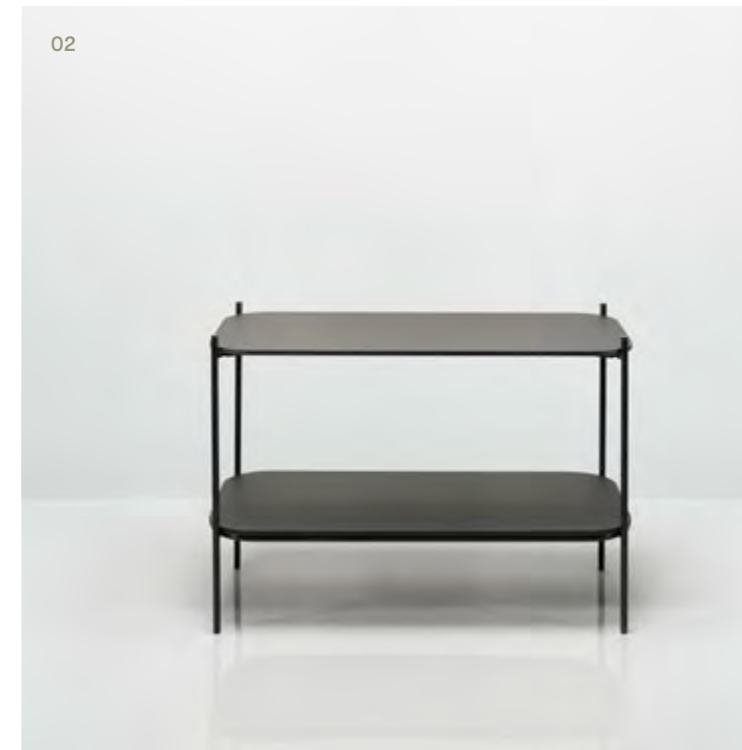

Tables

01 **Crate.**

Design by
Allermuir Design Team

From its slender frame to soft colour palette offering, *Crate* fits into many environments. With the popularity of indoor foliage, *Crate* was designed to contain and elevate potted plants but is equally adept at storing everyday items.

Each planter comes complete with a natural finish solid ash dished top tray and a perforated steel low level shelf which is ideally suited for storing books or magazines.

Lookbook

02 **Mozaik Storage.**