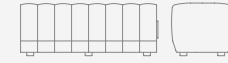

HAB100E.
Bench unit with linking connectors
– one end only

OH 450mm / 17.75"
OW 1200mm / 47.25"
OD 550mm / 21.75"