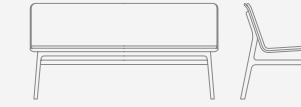

AXLB16U2.
Bench with upholstered
inner shell

OH 815mm / 32"
OW 1600mm / 63"
OD 655mm / 25.75"
SH 450mm / 17.75"
SW 1600mm / 63"
SD 435mm / 17.25"