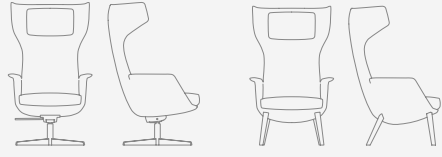

Soft Seating

62 Tarry.

Design by Wolfgang C R Mezger

TAR405.

Winged lounge chair
on swivel 4-star base

OH 1260mm / 49.5"
OW 740mm / 29.25"
OD 815mm / 32"
SH 460mm / 18"
SW 545mm / 21.5"
SD 520mm / 20.5"
AH 630mm / 24.75"

TAR403.

Winged lounge chair
on wood legs

OH 1225mm / 48.25"
OW 740mm / 29.25"
OD 815mm / 32"
SH 430mm / 17"
SW 545mm / 21.5"
SD 520mm / 20.5"
AH 630mm / 24.75"

TARFS05.

Footstool
on 4-star base

OH 410mm / 16.25"
OW 615mm / 24.25"
OD 465mm / 18.25"

TARFS03.

Footstool
on wood legs

OH 410mm / 16.25"
OW 615mm / 24.25"
OD 465mm / 18.25"

63 Paver.

Design by Allermuir Design Team

PVRS650SQ.

Square seat unit

OH 380mm / 15"
OW 650mm / 25.5"
OD 650mm / 25.5"

PVRS975.

Rectangular seat unit

OH 380mm / 15"
OW 975mm / 38.5"
OD 650mm / 25.5"

PVRS1300.

Rectangular seat unit

OH 380mm / 15"
OW 1300mm / 51.25"
OD 650mm / 25.5"

PVRB650.

Back unit

OH 680mm / 26.75"
OW 650mm / 25.5"
OD 325mm / 12.75"

PVRB975.

Back unit

OH 680mm / 26.75"
OW 975mm / 38.5"
OD 325mm / 12.75"

PVRB1300.

Back unit

OH 680mm / 26.75"
OW 1300mm / 51.25"
OD 325mm / 12.75"

PVRS975SQ.

Square seat unit

OH 380mm / 15"
OW 975mm / 38.5"
OD 975mm / 38.5"

PVRS1300SQ.

Square seat unit

OH 380mm / 15"
OW 1300mm / 51.25"
OD 1300mm / 51.25"

PVRA650.

Arm unit

OH 530mm / 20.75"
OW 650mm / 25.5"
OD 325mm / 12.75"

PVRA975.

Arm unit

OH 530mm / 20.75"
OW 975mm / 38.5"
OD 325mm / 12.75"

PVRA1300.

Arm unit

OH 530mm / 20.75"
OW 1300mm / 51.25"
OD 325mm / 12.75"

64 Stirling.

Design by Allermuir Design Team

SL01.

Single seat with
narrow arms

OH 900mm / 35.5"
OW 1050mm / 41.25"
OD 920mm / 36.25"
SH 450mm / 17.75"
SW 750mm / 29.5"
SD 600mm / 23.5"
AH 650mm / 25.5"
AW 150mm / 6"