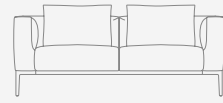

SLB02.

Two seat bench unit

OH 450mm / 17.75"
OW 1500mm / 59"
OD 750mm / 24.5"

Soft Seating

66 **Oran.**

Design by Mark Gabbertas

ORA100.
Armchair

OH 700mm / 27.5"
OW 955mm / 37.5"
OD 940mm / 37"
SH 440mm / 17.25"
SW 735mm / 29"
SD 735mm / 29"