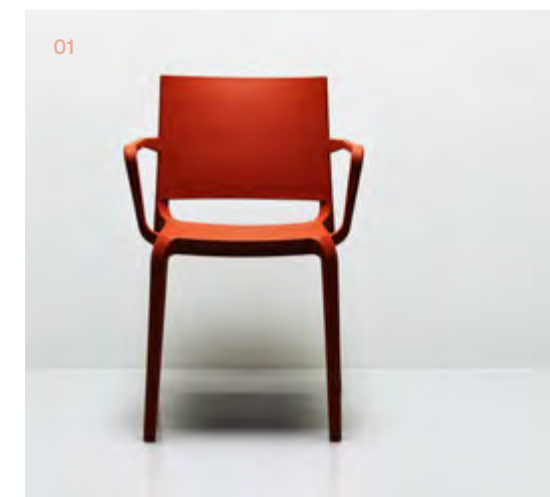

Lookbook

01 Tonina.
Design by Dondoli+Pocci

This innovative and dynamic chair delivers a contemporary design that has a multitude of possible applications across a variety of marketplaces.

Tonina is made from gas injection moulded polypropylene with UV stabilisers to deliver a flawless product with fantastic strength. Suitable for use both indoors and outdoors.