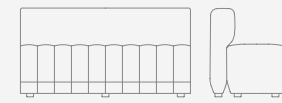

HAB200BELH.
Bench unit with bulwark and
linking connectors – left hand

OH 780mm / 30.75"
OW 1500mm / 59"
OD 695mm / 27.25"
SH 450mm / 17.75"