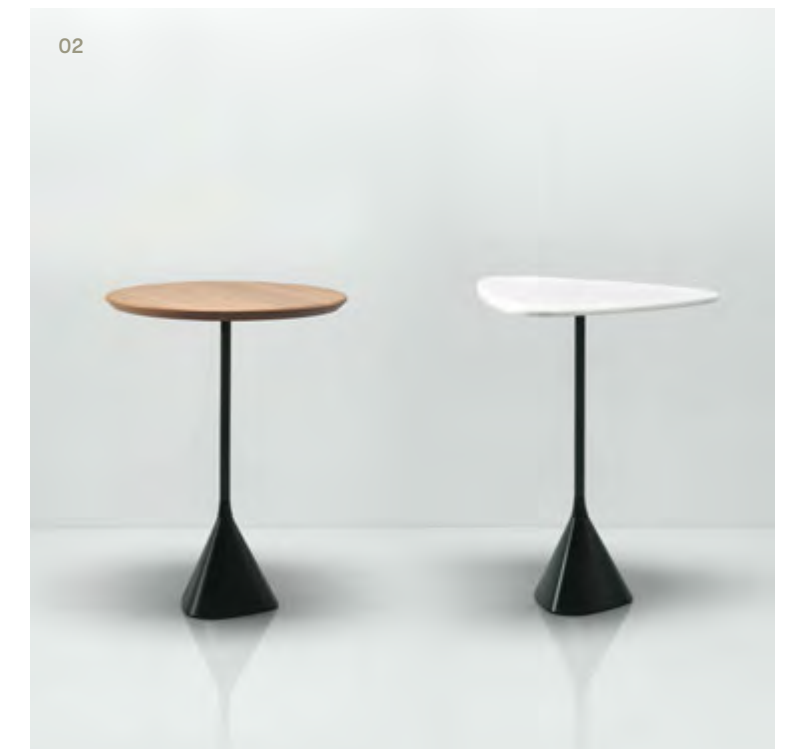

Lookbook

02 Famiglia.
Design by PearsonLloyd

Famiglia's selection of occasional tables have a cast steel base that provides an unexpected amount of stability considering it's small footprint. The tops can be specified in a marble composite, or in solid American White Oak or American Black Walnut.