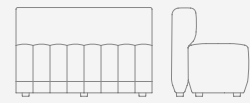

HAB100B.
Bench unit with bulwark

OH 780mm / 30.75"
OW 1200mm / 47.25"
OD 695mm / 27.25"
SH 450mm / 17.75"