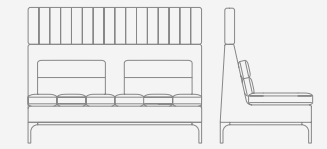

HAM200HR.
Two seat unit
with headrest

OH 1195mm / 47"
OW 1530mm / 60.25"
OD 810mm / 32"
SH 430mm / 17"
SW 1530mm / 60.25"
SD 560mm / 22"