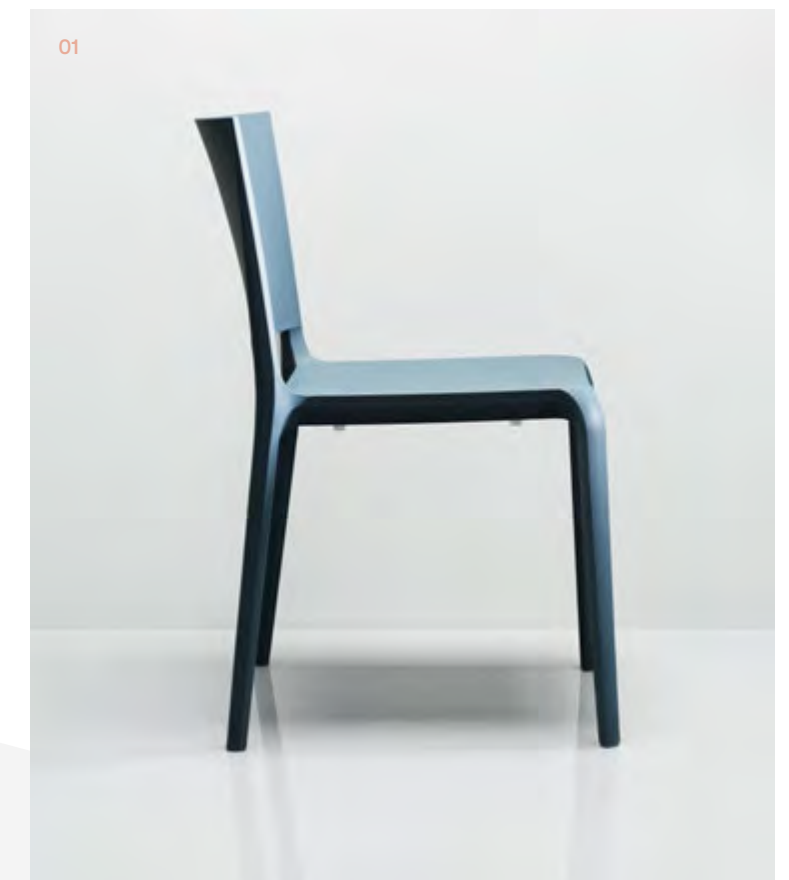

Lookbook

01 Tonina.
Design by Dondoli+Pocci

This innovative and dynamic chair delivers a contemporary design that has a multitude of possible applications across a variety of marketplaces.

Tonina is made from gas injection moulded polypropylene with UV stabilisers to deliver a flawless product with fantastic strength. Suitable for use both indoors and outdoors.