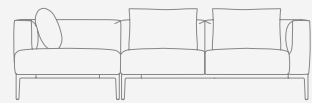

ORA503.
Right hand chaise sofa

OH 700mm / 27.5"
OW 2805mm / 110.5"
OD 1690mm / 66.5"
SH 440mm / 17.25"
SD 735mm / 29"