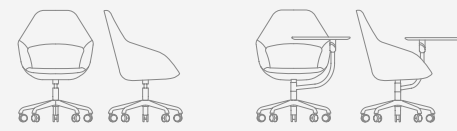

FMG206.
Mid back on 5-star base
OH 985mm / 38.75"
OW 665mm / 26.25"
OD 670mm / 26.5"
SH 470mm / 18.5"
SW 450mm / 17.75"
SD 475mm / 18.75"

FMG207.
Mid back on 5-star base and tablet
OH 985mm / 38.75"
OW 665mm / 26.25"
OD 670mm / 26.5"
SH 470mm / 18.5"
SW 450mm / 17.75"
SD 475mm / 18.75"