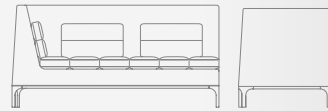

HAM201RH.
Two seat corner unit
- right hand

OH 870mm / 34.25"
OW 1825mm / 71.75"
OD 810mm / 32"
SH 430mm / 17"
SW 1530mm / 60.25"
SD 560mm / 22"

OH 430mm / 17"
OW 780mm / 30.75"
OD 580mm / 22.75"