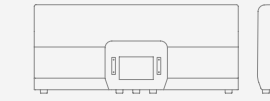

HAB300W.
Bulwark with 90° bench
adapter attached

OH 780mm / 30.75"
OW 1800mm / 70.75"
OD 295mm / 11.5"