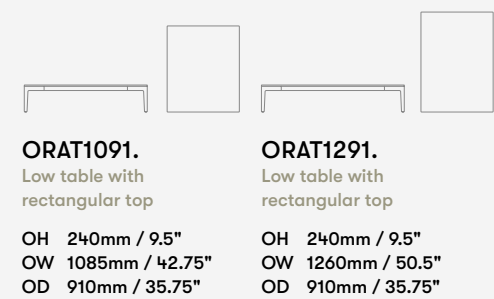

66 Oran. Design by Mark Gabbertas

ORAT7373.
Low table with square top
OH 240mm / 9.5"
OW 735mm / 29"
OD 735mm / 29"

ORAT9191.
Low table with square top
OH 240mm / 9.5"
OW 910mm / 35.75"
OD 910mm / 35.75"