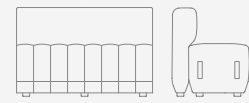

HAB100BM.
Bench unit with bulwark and
linking connectors – both ends

OH 780mm / 30.75"
OW 1200mm / 47.25"
OD 695mm / 27.25"
SH 450mm / 17.75"