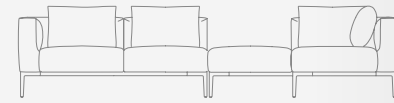

ORA501.
L-shape unit

OH 700mm / 27.5"
OW 3380mm / 133"
OD 2455mm / 96.75"
SH 440mm / 17.25"
SD 735mm / 29"