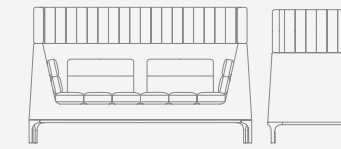

HA202HR.
Two seat armchair
with headrest

OH 1195mm / 47"
OW 2000mm / 78.75"
OD 810mm / 32"
SH 430mm / 17"
SW 1530mm / 60.25"
SD 560mm / 22"