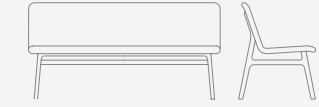

AXLB16U3.
Bench with fully
upholstered shell

OH 835mm / 32.75"
OW 1640mm / 64.5"
OD 655mm / 25.75"
SH 460mm / 18"
SW 1600mm / 63"
SD 435mm / 17.25"