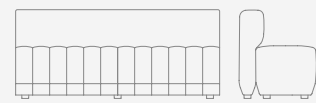

HAB300B.
Bench unit

OH 780mm / 30.75"
OW 1800mm / 70.75"
OD 695mm / 27.25"
SH 450mm / 17.75"