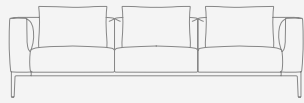

ORA300.
Three seat sofa

OH 700mm / 27.5"
OW 2600mm / 102.25"
OD 940mm / 37"
SH 440mm / 17.25"
SW 2205mm / 86.75"
SD 735mm / 29"