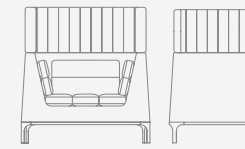

74 Haven. Design by Mark Gabbertas

HA102HR.
Single seat armchair
with headrest

OH 1195mm / 47"
OW 1135mm / 44.75"
OD 810mm / 32"
SH 430mm / 17"
SW 700mm / 27.5"
SD 560mm / 22"