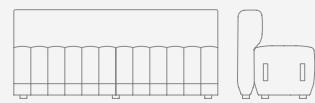

HAB300BM.
Bench unit with linking connectors
– both ends

OH 780mm / 30.75"
OW 1800mm / 70.75"
OD 695mm / 27.25"
SH 450mm / 17.75"