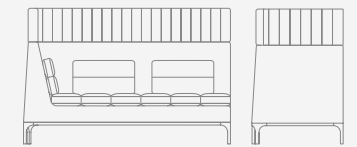

HAM201HRRH.
Two seat corner unit
with headrest - right hand

OH 1195mm / 47"
OW 1825mm / 71.75"
OD 810mm / 32"
SH 430mm / 17"
SW 1530mm / 60.25"
SD 560mm / 22"