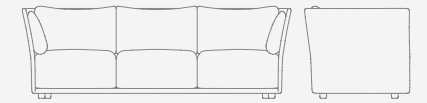

OBR03.
3 seat sofa

OH 770mm / 30.25"
OW 2300mm / 90.50"
OD 900mm / 35.50"
SH 415mm / 16.25"
SW 2085mm / 82"
SD 800mm / 31.5"
AH 770mm / 30.25"