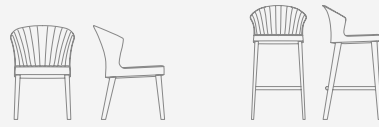

Technical

26 Cardita. Design by Martin Ballendat

CRD01. Side chair on wood legs	CRD03. High stool on wood legs
OH 830mm / 32.75" OW 550mm / 21.75" OD 625mm / 24.5" SH 440mm / 17.25" SW 480mm / 19" SD 440mm / 17.25"	OH 1010mm / 39.75" OW 500mm / 19.75" OD 515mm / 20.25" SH 730mm / 28.75" SW 435mm / 17.25" SD 370mm / 14.5"