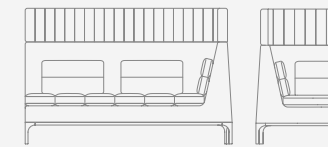

HAM201HRLH.
Two seat corner unit
with headrest - left hand

OH 1195mm / 47"
OW 1825mm / 71.75"
OD 810mm / 32"
SH 430mm / 17"
SW 1530mm / 60.25"
SD 560mm / 22"