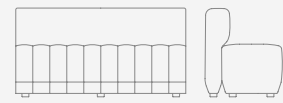

HAB200B.
Bench unit

OH 780mm / 30.75"
OW 1500mm / 59"
OD 695mm / 27.25"
SH 450mm / 17.75"