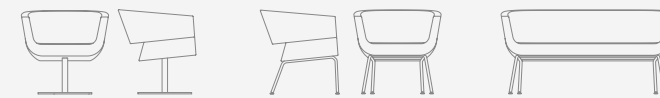

45 Lola.
Design by Wolfgang C R Mezger

A820.
Chair on swivel pedestal base
OH 745mm / 29.25"
OW 770mm / 30.25"
OD 670mm / 26.5"
SH 440mm / 17.25"
SW 560mm / 22"
SD 490mm / 19.25"

A821.
Chair on 4 leg frame
OH 745mm / 29.25"
OW 770mm / 30.25"
OD 670mm / 26.5"
SH 440mm / 17.25"
SW 560mm / 22"
SD 490mm / 19.25"

A822.
Sofa
OH 745mm / 29.25"
OW 1525mm / 60"
OD 670mm / 26.5"
SH 440mm / 17.25"
SW 1320mm / 52"
SD 490mm / 19.25"