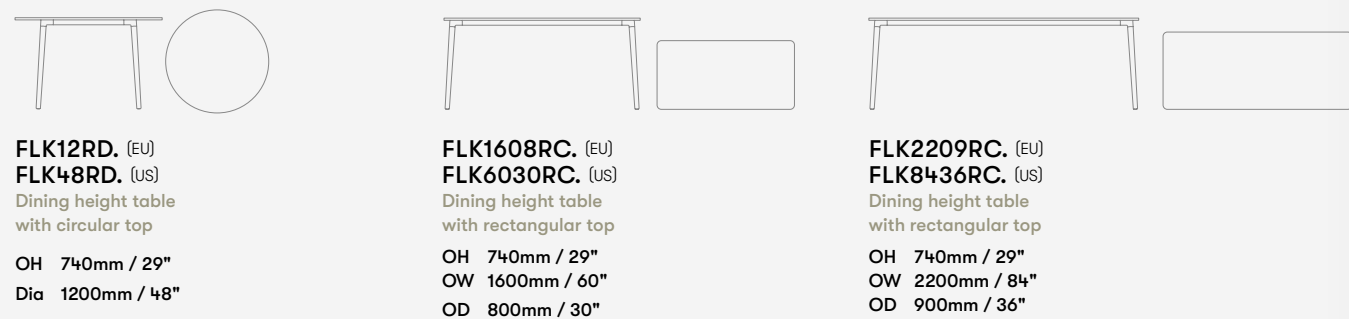

FLK12RD. (EU)
FLK48RD. (US)
Dining height table with circular top
OH 740mm / 29"
Dia 1200mm / 48"

FLK1608RC. (EU)
FLK6030RC. (US)
Dining height table with rectangular top
OH 740mm / 29"
OW 1600mm / 60"
OD 800mm / 30"

FLK2209RC. (EU)
FLK8436RC. (US)
Dining height table with rectangular top
OH 740mm / 29"
OW 2200mm / 84"
OD 900mm / 36"

66 Oran. Design by Mark Gabbertas

ORAT7373.
Low table with square top
OH 240mm / 9.5"
OW 735mm / 29"
OD 735mm / 29"

ORAT9191.
Low table with square top
OH 240mm / 9.5"
OW 910mm / 35.75"
OD 910mm / 35.75"