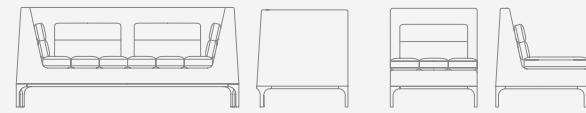

Soft Seating

74 Haven. Design by Mark Gabbertas

OH 795mm / 31.25"
OW 1135mm / 44.75"
OD 810mm / 32"
SH 430mm / 17"
SW 700mm / 27.5"
SD 560mm / 22"

HA202.
Two seat sofa

OH 795mm / 31.25"
OW 2000mm / 78.75"
OD 810mm / 32"
SH 430mm / 17"
SW 765mm / 30"
SD 560mm / 22"

HAM100.
Single seat unit

OH 870mm / 34.25"
OW 765mm / 30"
OD 810mm / 32"
SH 430mm / 17"
SW 700mm / 27.5"
SD 560mm / 22"