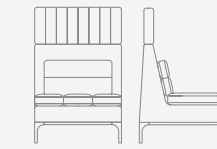

HAM100HR.
Single seat unit
with headrest

OH 1195mm / 47"
OW 1135mm / 44.75"
OD 810mm / 32"
SH 430mm / 17"
SW 700mm / 27.5"
SD 560mm / 22"