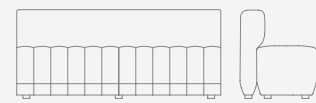

HAB300BM.
Bench unit with linking connectors
– both ends

OH 780mm / 30.75"
OW 1800mm / 70.75"
OD 695mm / 27.25"
SH 450mm / 17.75"

HAB300BELH.
Bench unit with bulwark and
linking connectors – left hand

OH 780mm / 30.75"
OW 1800mm / 70.75"
OD 695mm / 27.25"
SH 450mm / 17.75"