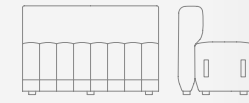

HAB100BERH.
Bench unit with bulwark and
linking connectors – right hand

OH 780mm / 30.75"
OW 1200mm / 47.25"
OD 695mm / 27.25"
SH 450mm / 17.75"