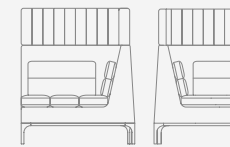

HAM101HRLH.
Single seat corner unit
with headrest - left hand

OH 1195mm / 47"
OW 1000mm / 39.25"
OD 810mm / 32"
SH 430mm / 17"
SW 765mm / 30"
SD 560mm / 22"