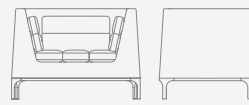

Soft Seating

74 Haven. Design by Mark Gabbertas

HA102.
Single seat armchair

OH 795mm / 31.25"
OW 1135mm / 44.75"
OD 810mm / 32"
SH 430mm / 17"
SW 700mm / 27.5"
SD 560mm / 22"