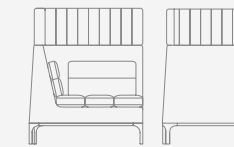

HAM101HRRH.
Single seat corner unit
with headrest - right hand

OH 1195mm / 47"
OW 1000mm / 39.25"
OD 810mm / 32"
SH 430mm / 17"
SW 765mm / 30"
SD 560mm / 22"