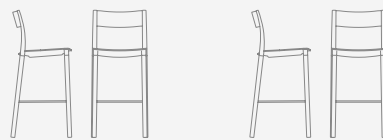

Technical

16 Folk. Design by PearsonLloyd

FLK101.
Side chair

OH 790mm / 31"
OW 475mm / 18.75"
OD 505mm / 20"
SH 440mm / 17.25"
SW 455mm / 18"
SD 435mm / 17.25"

FLK103.
Side chair

OH 790mm / 31"
OW 475mm / 18.75"
OD 505mm / 20"
SH 440mm / 17.25"
SW 455mm / 18"
SD 435mm / 17.25"