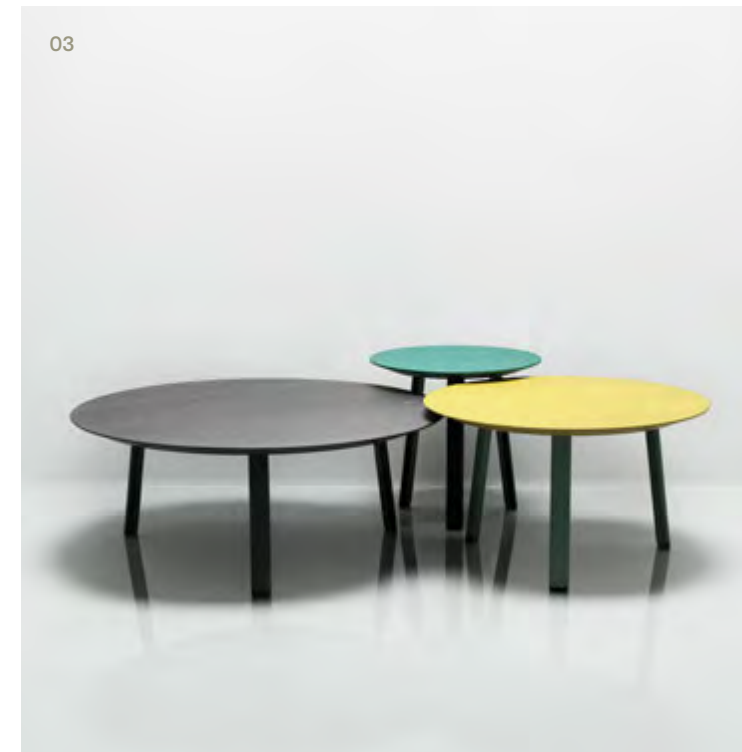

02 Sunda-1.

Design by
Allermuir Design Team

This range of plectrum shaped occasional tables offers a variety of sizes and heights which can be clustered to create a unique shape. These simple yet elegant tables can be finished in a range of finely textured, mineral coloured powder coated finishes.

03 Sunda-2.

Design by
Allermuir Design Team

These beautiful occasional tables are available in various heights and diameters that can be nestled together to create a stunning multilevel centre piece.