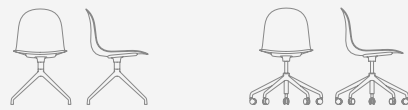

Allermuir's website offers a greater insight to the whole Allermuir portfolio.

allermuir.com

[SCAN+GO](#)

Technical

06 Kin | Side chair. Design by PearsonLloyd

KIN102. Side chair on 4 leg frame	KIN103. Side chair on wood legs
OH 820mm / 32.25" OW 520mm / 20.50" OD 535mm / 21" SH 450mm / 17.75" SW 460mm / 18" SD 475mm / 18.75"	OH 815mm / 32" OW 460mm / 18" OD 535mm / 21" SH 445mm / 17.5" SW 460mm / 18" SD 475mm / 18.75"